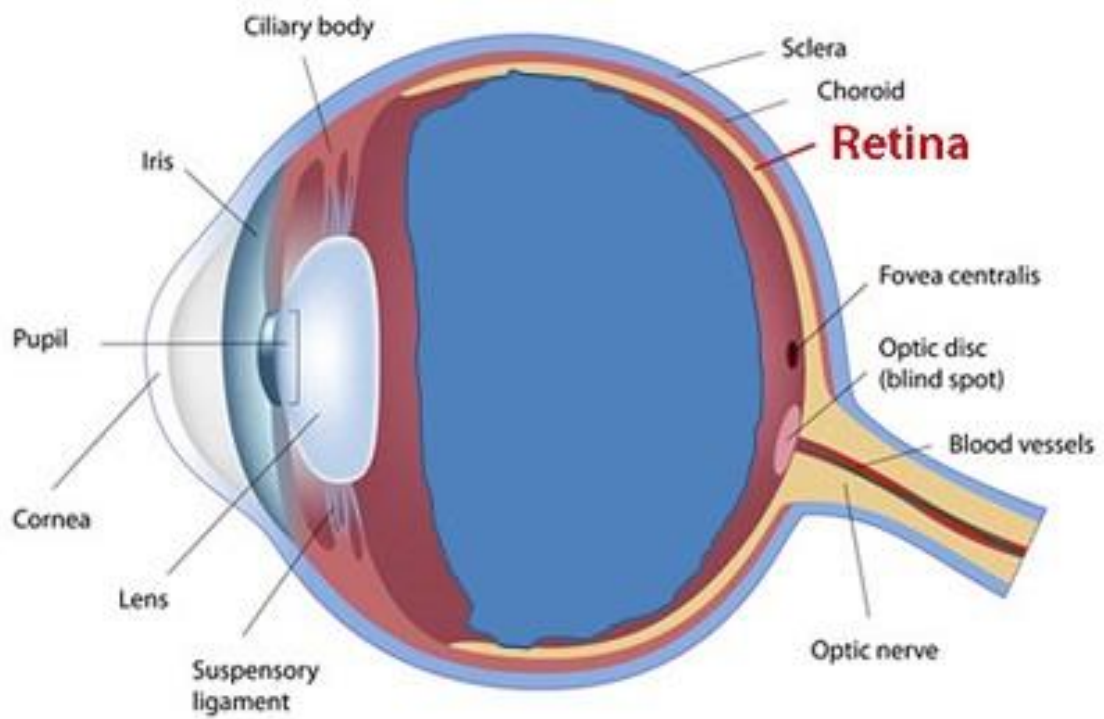

(Depth Perception)

Depth Cues: Monocular	Depth Cues: Physiological
<ul style="list-style-type: none">• Size<ul style="list-style-type: none">– Bigger means closer• Interposition<ul style="list-style-type: none">– Closer objects block further objects• Vanishing point<ul style="list-style-type: none">– Distant point of intersection of parallel lines• Texture<ul style="list-style-type: none">– Gets finer with greater distance• Aerial perspective<ul style="list-style-type: none">– Objects appear more blue and hazy with further distance in some contexts• Shadow<ul style="list-style-type: none">– Cue position of object with respect to lighting• Motion parallax<ul style="list-style-type: none">– When you're moving, closer objects appear to move past you faster than further objects	<ul style="list-style-type: none">• Accommodation<ul style="list-style-type: none">– The tightening of the muscles around the lens of your eye will give you a subconscious clue about depth• Convergence<ul style="list-style-type: none">– How much you have to cross your eyes increases with the proximity of the object• Retinal disparity<ul style="list-style-type: none">– If images of that object are closer together between the two retinas, the object is farther away

Cue type: _____

(<https://fineartamerica.com/featured/great-smoky-mountains-national-park-gatlinburg-tn-scenic-landscape-dave-allen.html>)

Cue type: _____

(<http://www.skidmore.edu/~hfoley/Perclabs/Distance.htm>)

Cue type: _____

Cue type: _____

Cue type: _____

Cue type: _____

Find the cues:

From <https://www.youtube.com/watch?v=kjibvFXbOLw>

- Size
- Interposition
- Texture
- Vanishing point
- Aerial perspective
- Shadow

- Size
- Interposition
- Texture
- Vanishing point
- Aerial perspective
- Shadow