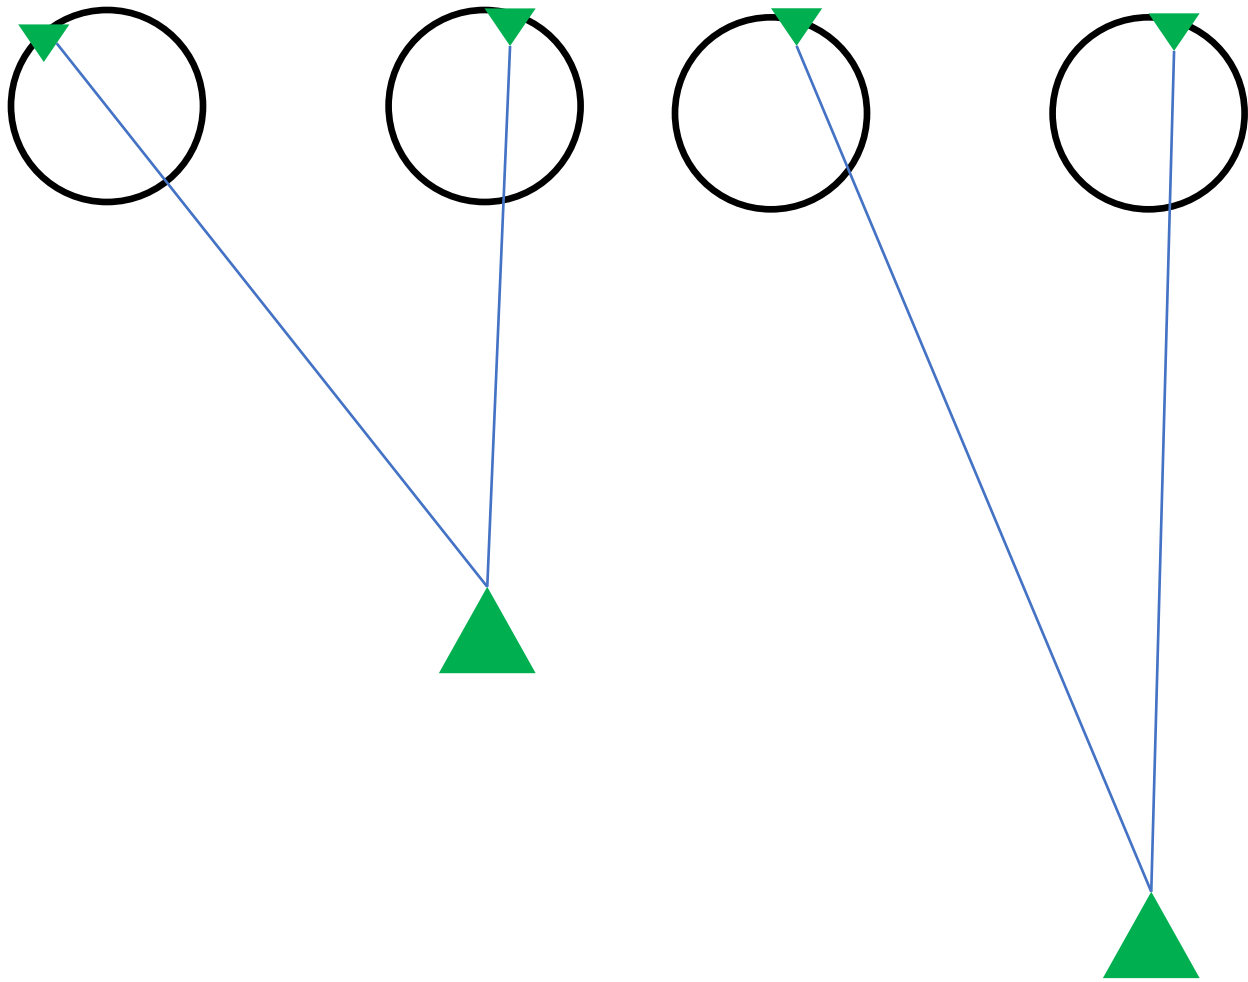

Cue type: _____